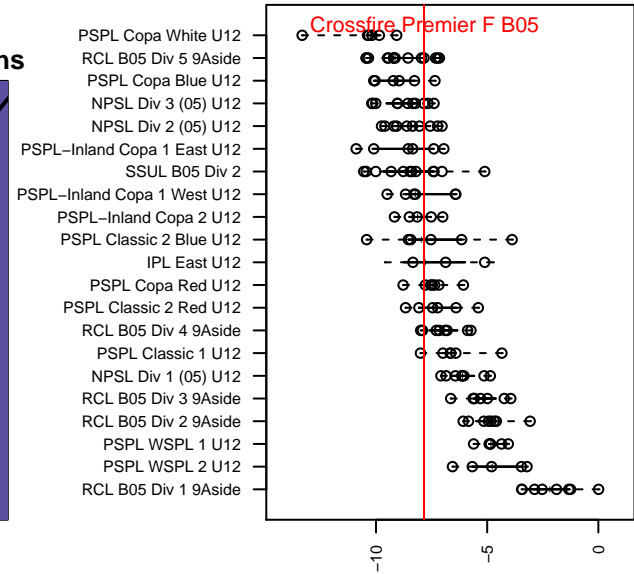

Crossfire Premier F B05

Crossfire Premier SC
 Redmond, WA
 B05 total strength=507
 attack=0.52 defense=0.25
 fall league = RCL B05 Div 5 9Aside
 spr league = Win RCL B05 Div 5
 notes= Lasby 2016

alt names used:
 Crossfire Premier B05 F
 CROSSFIRE PREMIER B05F (WA)
 CROSSFIREB05F LASBY U12
 CROSSFIRE B05F (U12) (WA)
 Crossfire Premier B05 F
 Crossfire Premier B05 F
 Crossfire Premier B05 F

Venues played:
 2016 Snohomish United Invit Silver
 2016 WA Rush Cup B05 Bronze 9v9 U12
 2016 REDAPT Cup Bronze U12
 2016 RCL B05 Div 5 9Aside
 2016 PacNW Winter Classic Premier II U12
 2016 Win RCL B05 Div 5
 2016 WYS Presidents Cup B05 Division 2

**attack and defense variance (black dot)
relative to other teams
and top 10 in region**

**attack and defense rating
relative to others at age
and all opponents in last 13 months**

Performance relative to 13 month average