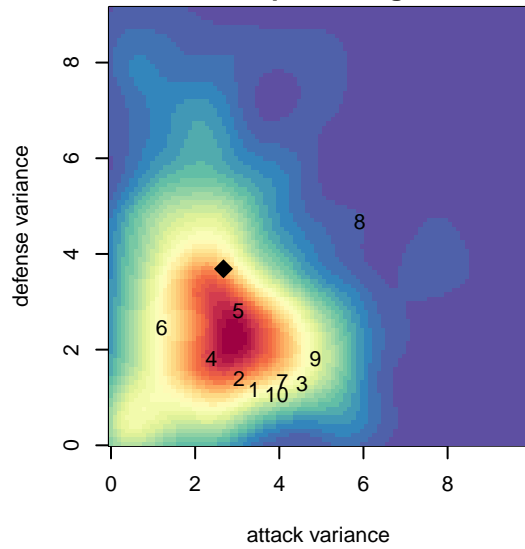

Crossfire Premier F B05

Crossfire Premier SC
 Redmond, WA
 B05 total strength=507
 attack=0.52 defense=0.25
 fall league = RCL B05 Div 5 9Aside
 spr league = Win RCL B05 Div 5
 notes= Lasby 2016

alt names used:
 Crossfire Premier B05 F
 CROSSFIRE PREMIER B05F (WA)
 CROSSFIREB05F LASBY U12
 CROSSFIRE B05F (U12) (WA)
 Crossfire Premier B05 F
 Crossfire Premier B05 F
 Crossfire Premier B05 F

Venues played:
 2016 Snohomish United Invit Silver
 2016 WA Rush Cup B05 Bronze 9v9 U12
 2016 REDAPT Cup Bronze U12
 2016 RCL B05 Div 5 9Aside
 2016 PacNW Winter Classic Premier II U12
 2016 Win RCL B05 Div 5
 2016 WYS Presidents Cup B05 Division 2

**attack and defense variance (black dot)
relative to other teams
and top 10 in region**

**attack and defense rating
relative to others at age
and all opponents in last 13 months**

Performance relative to 13 month average