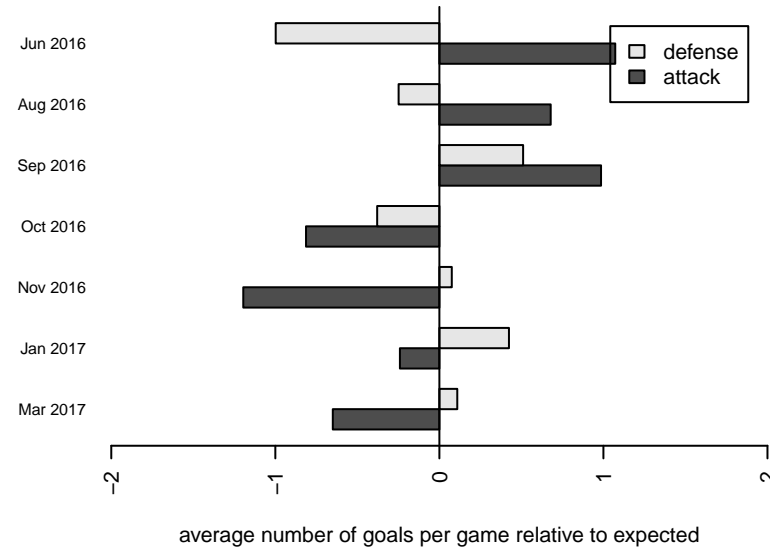

Performance relative to 13 month average