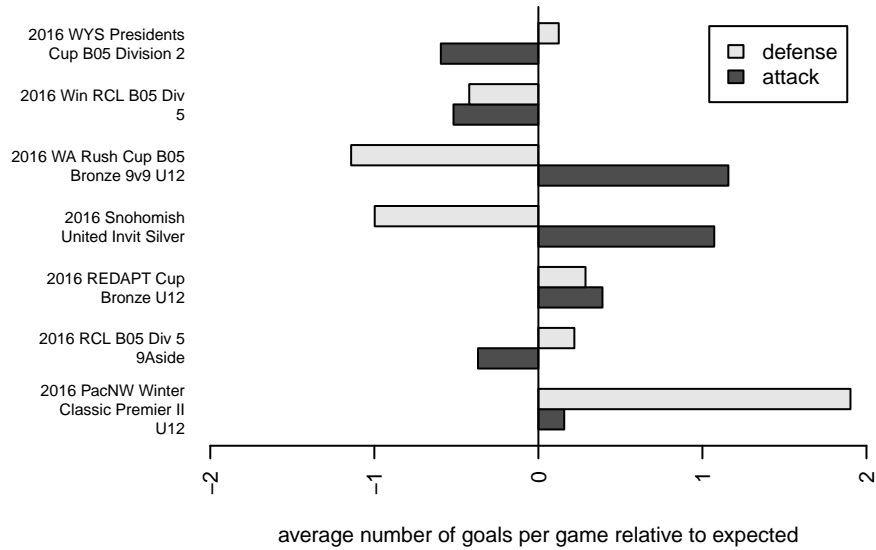

Crossfire Premier F B05

Crossfire Premier SC
 Redmond, WA
 B05 total strength=507
 attack=0.52 defense=0.25
 fall league = RCL B05 Div 5 9Aside
 spr league = Win RCL B05 Div 5
 notes= Lasby 2016

alt names used:
 Crossfire Premier B05 F
 CROSSFIRE PREMIER B05F (WA)
 CROSSFIREB05F LASBY U12
 CROSSFIRE B05F (U12) (WA)
 Crossfire Premier B05 F
 Crossfire Premier B05 F
 Crossfire Premier B05 F

Venues played:
 2016 Snohomish United Invit Silver
 2016 WA Rush Cup B05 Bronze 9v9 U12
 2016 REDAPT Cup Bronze U12
 2016 RCL B05 Div 5 9Aside
 2016 PacNW Winter Classic Premier II U12
 2016 Win RCL B05 Div 5
 2016 WYS Presidents Cup B05 Division 2

**attack and defense variance (black dot)
relative to other teams
and top 10 in region**

**attack and defense rating
relative to others at age
and all opponents in last 13 months**

Performance relative to 13 month average