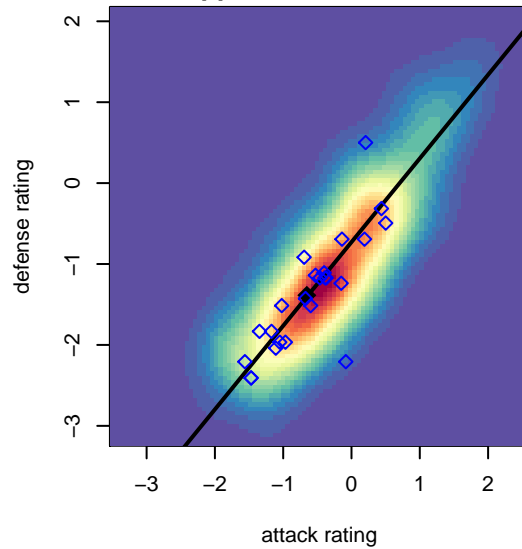

Crossfire Premier F B05

Crossfire Premier SC
 Redmond, WA
 B05 total strength=507
 attack=0.52 defense=0.25
 fall league = RCL B05 Div 5 9Aside
 spr league = Win RCL B05 Div 5
 notes= Lasby 2016

alt names used:
 Crossfire Premier B05 F
 CROSSFIRE PREMIER B05F (WA)
 CROSSFIREB05F LASBY U12
 CROSSFIRE B05F (U12) (WA)
 Crossfire Premier B05 F
 Crossfire Premier B05 F
 Crossfire Premier B05 F

**attack and defense variance (black dot)
relative to other teams
and top 10 in region**

**attack and defense rating
relative to others at age
and all opponents in last 13 months**

Performance relative to 13 month average