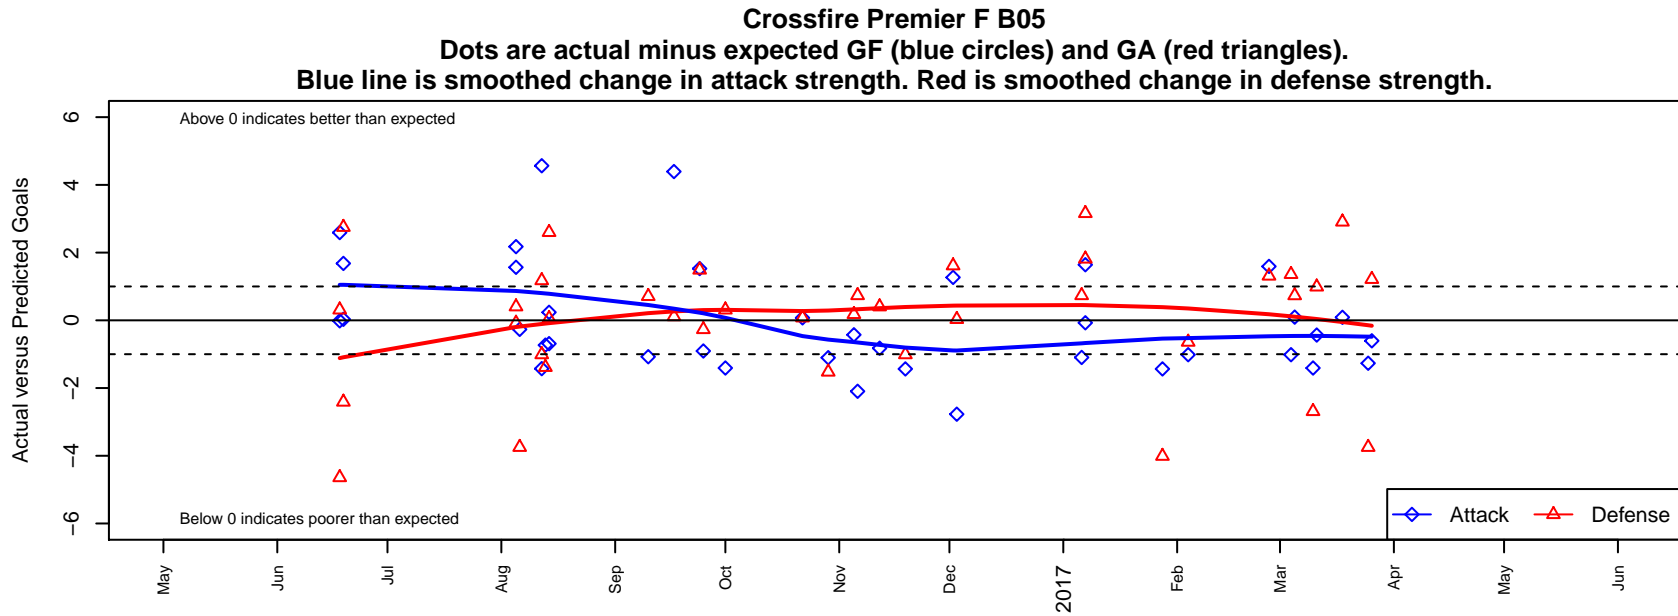

Crossfire Premier F B05

Crossfire Premier SC
 Redmond, WA
 B05 total strength=507
 attack=0.52 defense=0.25
 fall league = RCL B05 Div 5 9Aside
 spr league = Win RCL B05 Div 5
 notes= Lasby 2016

alt names used:
 Crossfire Premier B05 F
 CROSSFIRE PREMIER B05F (WA)
 CROSSFIREB05F LASBY U12
 CROSSFIRE B05F (U12) (WA)
 Crossfire Premier B05 F
 Crossfire Premier B05 F
 Crossfire Premier B05 F

**attack and defense variance (black dot)
relative to other teams
and top 10 in region**

**attack and defense rating
relative to others at age
and all opponents in last 13 months**

Performance relative to 13 month average